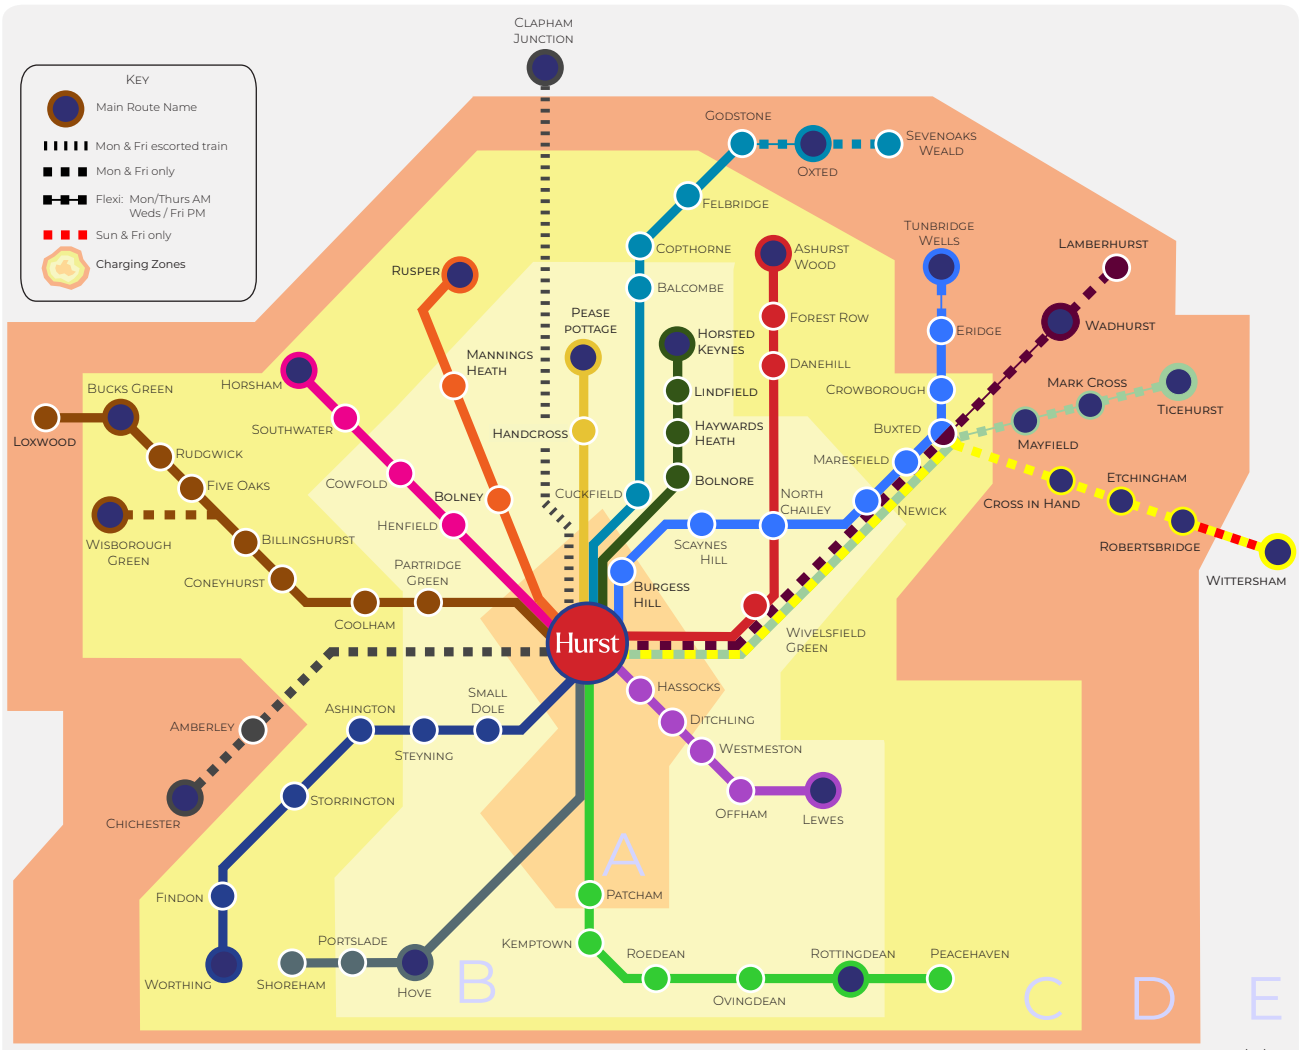

Hurst College Transport Information 2024-25

Hurst

Transport Routes

Map

Please Note

Bus routes and stops are subject to change depending on demand.

Charges quoted are reviewed annually and subject to change.